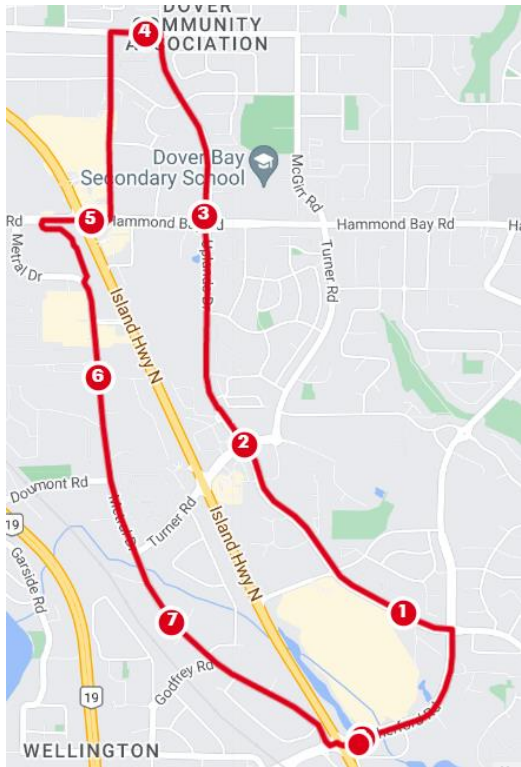

Brud House - 1861 Dufferin Crescent
Buzz Coffee House - 4890 Rutherford Rd
White Rabbit Coffee Co. - 321 Selby St A
Regard Coffee Roasters - 6540 Metral Dr #100

Longer run: 18k meet at 8am (we will run a 10k loop and come back to meet up with anyone doing 8k)
Shorter run: 8k meet at 9am
Coffee and treats afterwards

Brud House 10k:

[Brud House - 10k - MapMyRun](#)

Brud House 8k:

[Brud house - 8k - MapMyRun](#)

Buzz Coffee House 10k:

[Buzz Coffee House - 10k - MapMyRun](#)

Buzz Coffee House 8k:

[Buzz Coffee House 8k - MapMyRun](#)

White Rabbit Coffee Co. 10k:

[White Rabbit 10k - MapMyRun](#)

White Rabbit Coffee Co. 8k:

[White Rabbit Coffee 8k - MapMyRun](#)

Regards 10.5k:

[Regards 10k - MapMyRun](#)

Regards 8k:

[Regards 8k - MapMyRun](#)