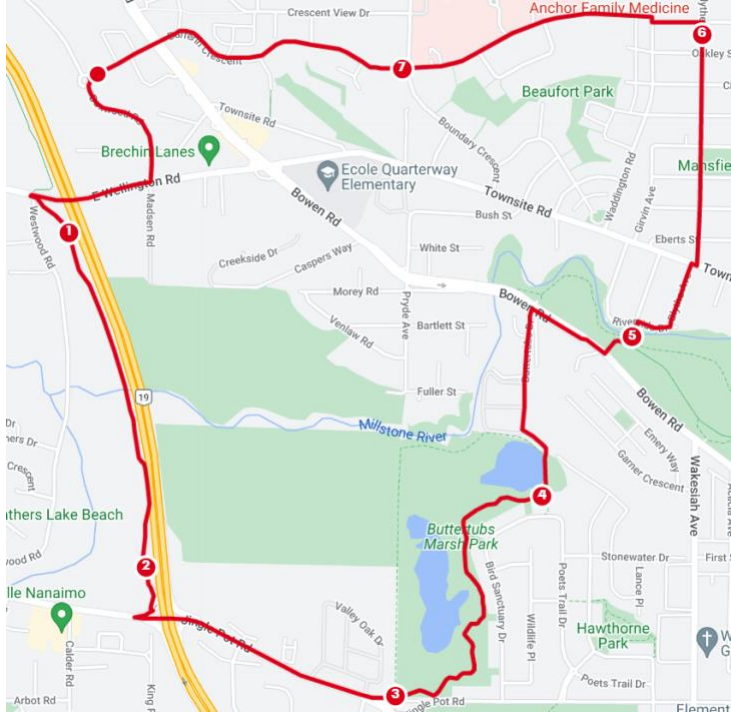

Starting Locations

Sept 17th – Brud House
Sept 24th – Buzz Coffee House
Oct 1st – White Rabbit Coffee Co.
Oct 8th – no run, Thanksgiving weekend, Victoria races
Oct 15th – Regard Coffee Roasters
Oct. 22nd – Brud House
Oct. 29th – Buzz Coffee House
Nov. 5th – White Rabbit Coffee Co.
Nov 12th - Regard Coffee Roasters
Nov 19th – Brud House
Nov 26th – Buzz Coffee House
Dec 3rd – White Rabbit Coffee Co.
Dec 10th - Regard Coffee Roasters
Dec 17th – Brud House
Dec 24th – no run Christmas Eve
Dec 31st – Buzz Coffee House

Brud House - 1861 Dufferin Crescent
Buzz Coffee House - 4890 Rutherford Rd
White Rabbit Coffee Co. - 321 Selby St A
Regard Coffee Roasters - 6540 Metral Dr #100

Longer run: 18k meet at 8am (we will run a 10k loop and come back to meet up with anyone doing 8k)
Shorter run: 8k meet at 9am
Coffee and treats afterwards

Brud House 10k:

[Brud House - 10k - MapMyRun](#)

Brud House 8k:

[Brud house - 8k - MapMyRun](#)

Buzz Coffee House 10k:

[Buzz Coffee House - 10k - MapMyRun](#)

Buzz Coffee House 8k:

[Buzz Coffee House 8k - MapMyRun](#)

White Rabbit Coffee Co. 10k:

[White Rabbit 10k - MapMyRun](#)

White Rabbit Coffee Co. 8k:

[White Rabbit Coffee 8k - MapMyRun](#)

Regards 10.5k:

[Regards 10k - MapMyRun](#)

Regards 8k:

[Regards 8k - MapMyRun](#)