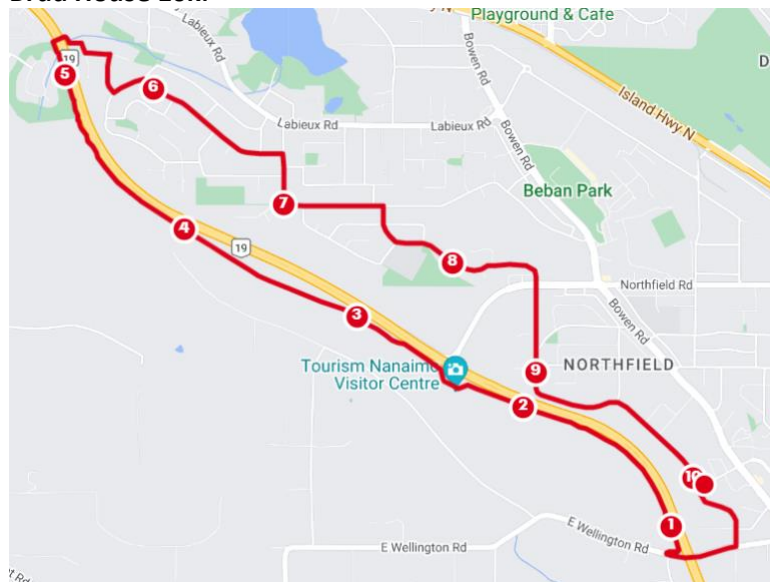

Starting Locations

Sept 17th – Brud House
Sept 24th – Buzz Coffee House
Oct 1st – White Rabbit Coffee Co.
Oct 8th – no run, Thanksgiving weekend, Victoria races
Oct 15th – Regard Coffee Roasters
Oct. 22nd – Brud House
Oct. 29th – Buzz Coffee House
Nov. 5th – White Rabbit Coffee Co.
Nov 12th - Regard Coffee Roasters
Nov 19th – Brud House
Nov 26th – Buzz Coffee House
Dec 3rd – White Rabbit Coffee Co.
Dec 10th - Regard Coffee Roasters
Dec 17th – Brud House
Dec 24th – no run Christmas Eve
Dec 31st – Buzz Coffee House

Brud House - 1861 Dufferin Crescent
Buzz Coffee House - 4890 Rutherford Rd
White Rabbit Coffee Co. - 321 Selby St A
Regard Coffee Roasters - 6540 Metral Dr #100

Longer run: 18k meet at 8am (we will run a 10k loop and come back to meet up with anyone doing 8k)
Shorter run: 8k meet at 9am
Coffee and treats afterwards

Brud House 10k:

[Brud House - 10k - MapMyRun](#)

Brud House 8k:

[Brud house - 8k - MapMyRun](#)

Buzz Coffee House 10k:

[Buzz Coffee House - 10k - MapMyRun](#)

Buzz Coffee House 8k:

[Buzz Coffee House 8k - MapMyRun](#)

White Rabbit Coffee Co. 10k:

[White Rabbit 10k - MapMyRun](#)

White Rabbit Coffee Co. 8k:

[White Rabbit Coffee 8k - MapMyRun](#)

Regards 10.5k:

[Regards 10k - MapMyRun](#)

Regards 8k:

[Regards 8k - MapMyRun](#)