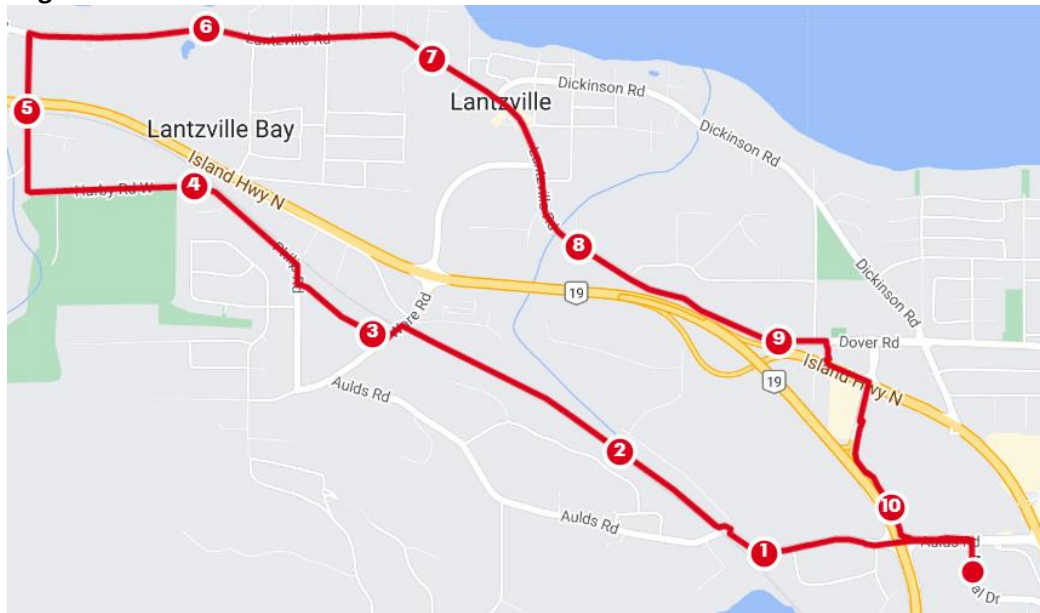

Brud House - 1861 Dufferin Crescent
Buzz Coffee House - 4890 Rutherford Rd
White Rabbit Coffee Co. - 321 Selby St A
Regard Coffee Roasters - 6540 Metral Dr #100

Longer run: 18k meet at 8am (we will run a 10k loop and come back to meet up with anyone doing 8k)
Shorter run: 8k meet at 9am
Coffee and treats afterwards

White Rabbit Coffee Co. 10k:

[White Rabbit 10k - MapMyRun](#)

White Rabbit Coffee Co. 8k:

[White Rabbit Coffee 8k - MapMyRun](#)

Regards 10.5k:

[Regards 10k - MapMyRun](#)

Regards 8k:

[Regards 8k - MapMyRun](#)